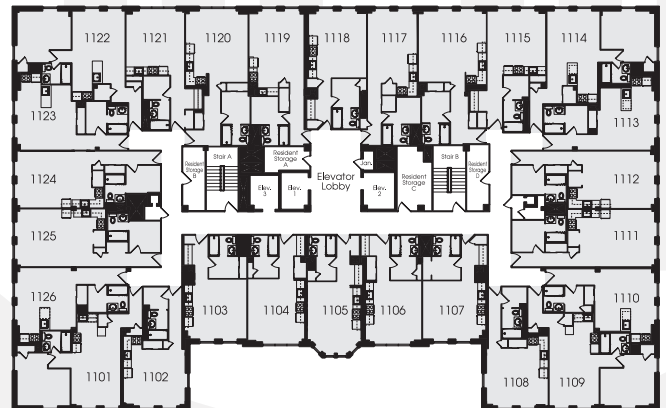

TYPICAL STUDIO B • 1 BATH

www.TownResidences.com • (313) 285.8350

PLEASE NOTE: Room dimensions, materials, design features, finishes and specifications are subject to change without notice or obligation. Renderings and photographs are intended to provide a general "look and feel" and are not intended to represent the finished product.